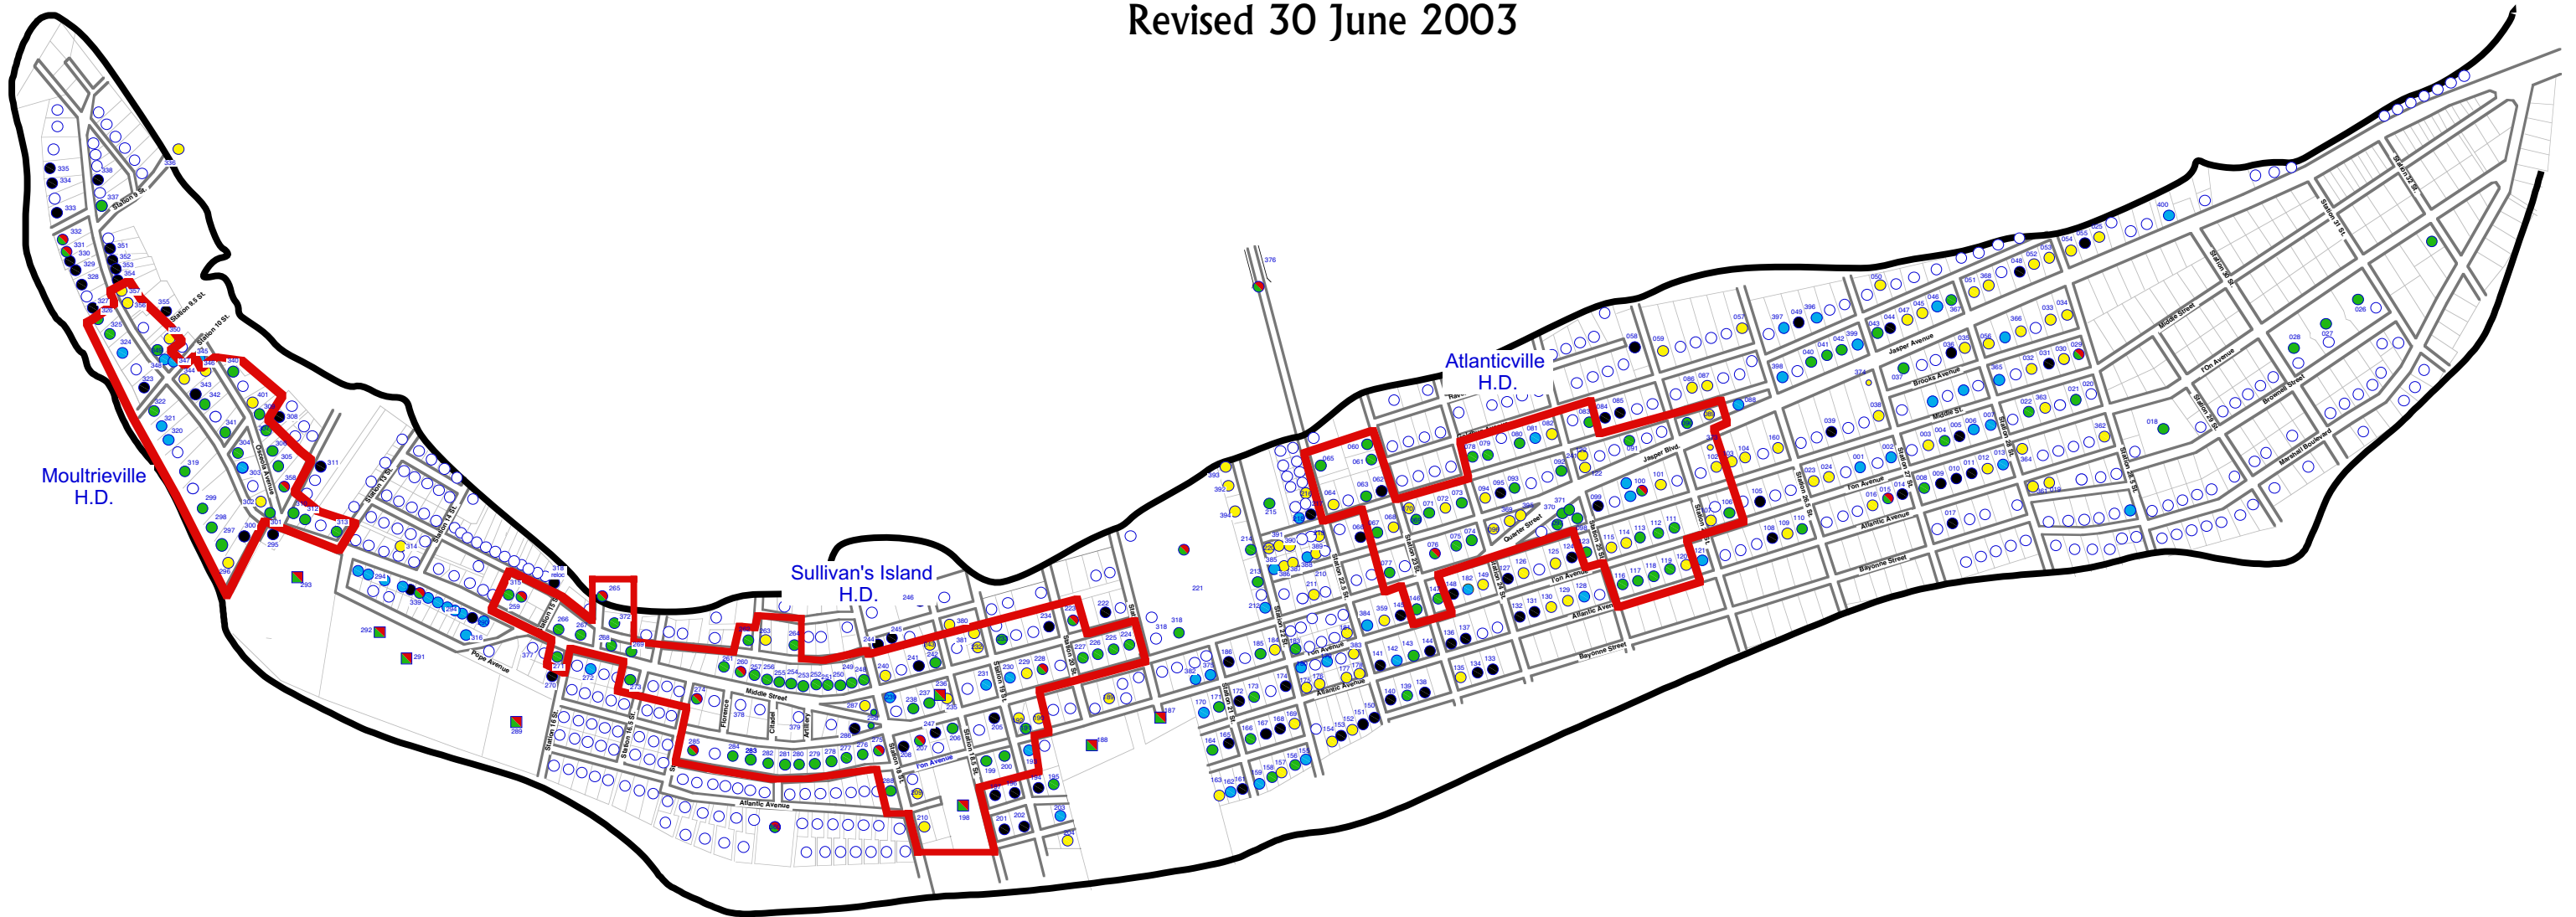

# Historic Resources of Sullivan's Island

## South Carolina

### Field Evaluation Map

Revised 30 June 2003

### Key

- Listed in the National Register
- Sullivan's Island Landmark
- Sullivan's Island Landmark (possibly National Register eligible)
- Traditional Island Resource
- Altered
- Gone
- Modern/Not Eligible for Survey
- Potential National Register or Local Historic District