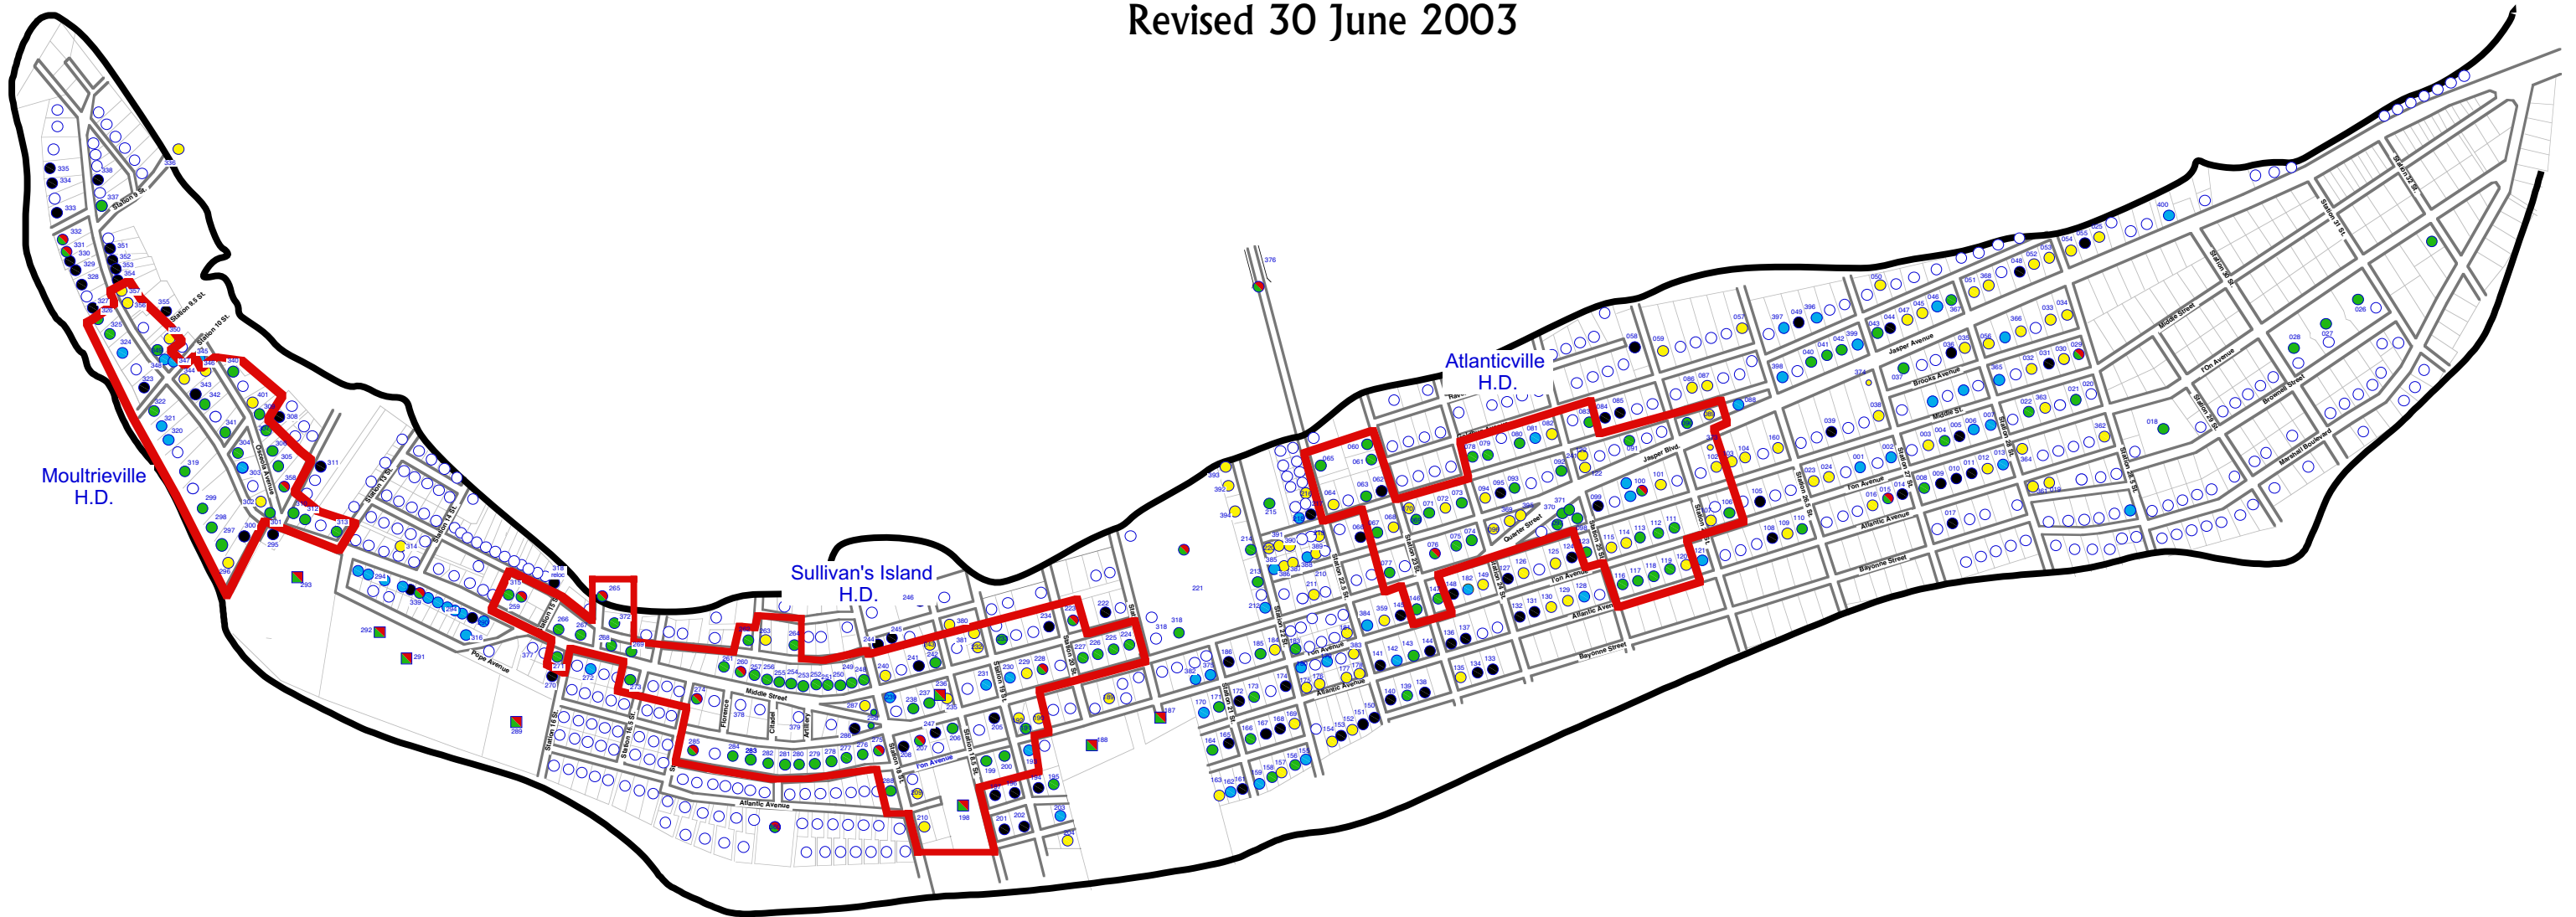

Historic Resources of Sullivan's Island

South Carolina

Field Evaluation Map

Revised 30 June 2003

Key

- Listed in the National Register
- Sullivan's Island Landmark
- Sullivan's Island Landmark (possibly National Register eligible)
- Traditional Island Resource
- Altered
- Gone
- Modern/Not Eligible for Survey
- Potential National Register or Local Historic District